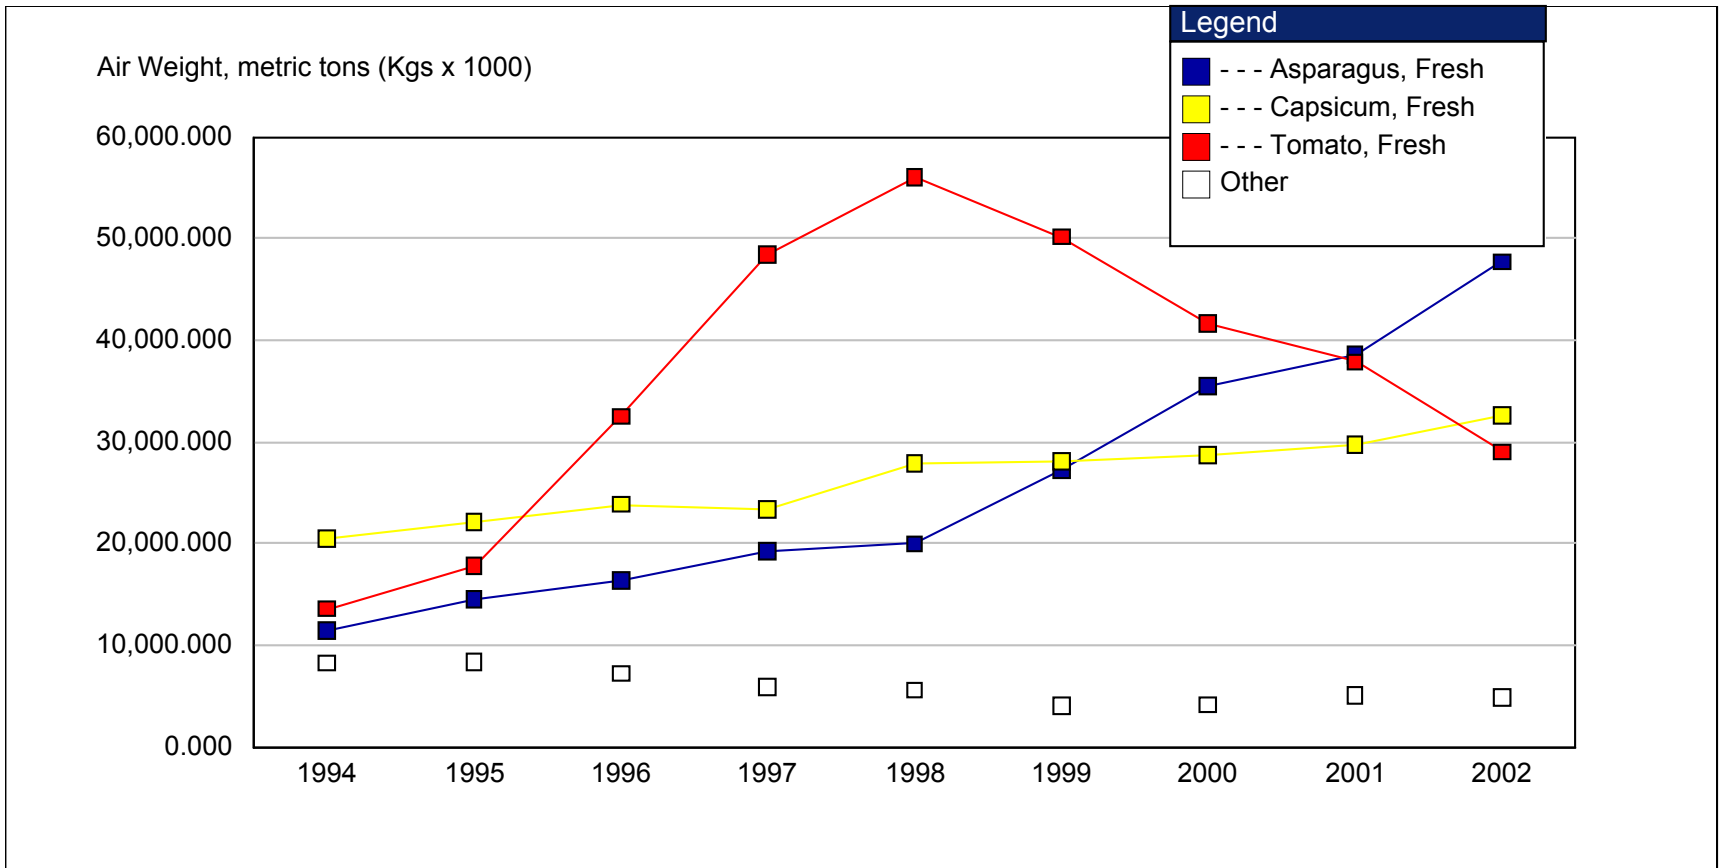

US air imports of perishable goods Annual profile

May 2003

Fresh food segment increase strongly to US

US air imports of temperature controlled goods per year from 1994 - 2002

[All years] [All USA origin/destination regions] [All USA gateway regions] [Imports INTO the U.S.A.] [All partner countries] [All commodities] [Temperature or Climate Control]

Chile fish export growth to Miami

US air imports in 2002 of fish from Chile per US region per year

[All years] [All USA origin/destination regions] [All USA gateway regions] [Imports INTO the U.S.A.] [Chile] [All commodities] [- - Fish, Fresh]

Peru exports of Asparagus to US have grown strongly from 1998

South American asparagus imports per country per year from 1994 - 2002

[All years] [All USA origin/destination regions] [All USA gateway regions] [Imports INTO the U.S.A.] [South America] [All commodities] [- - - Asparagus, Fresh]

NYC air import of tomatoes has fallen by more than 50% in last 4 years

US air imports of tomatoes from The Netherlands per US region from 1994 - 2002

[All years] [All USA origin/destination regions] [All USA gateway regions] [Imports INTO the U.S.A.] [Netherlands] [All commodities] [- - - Tomato, Fresh]