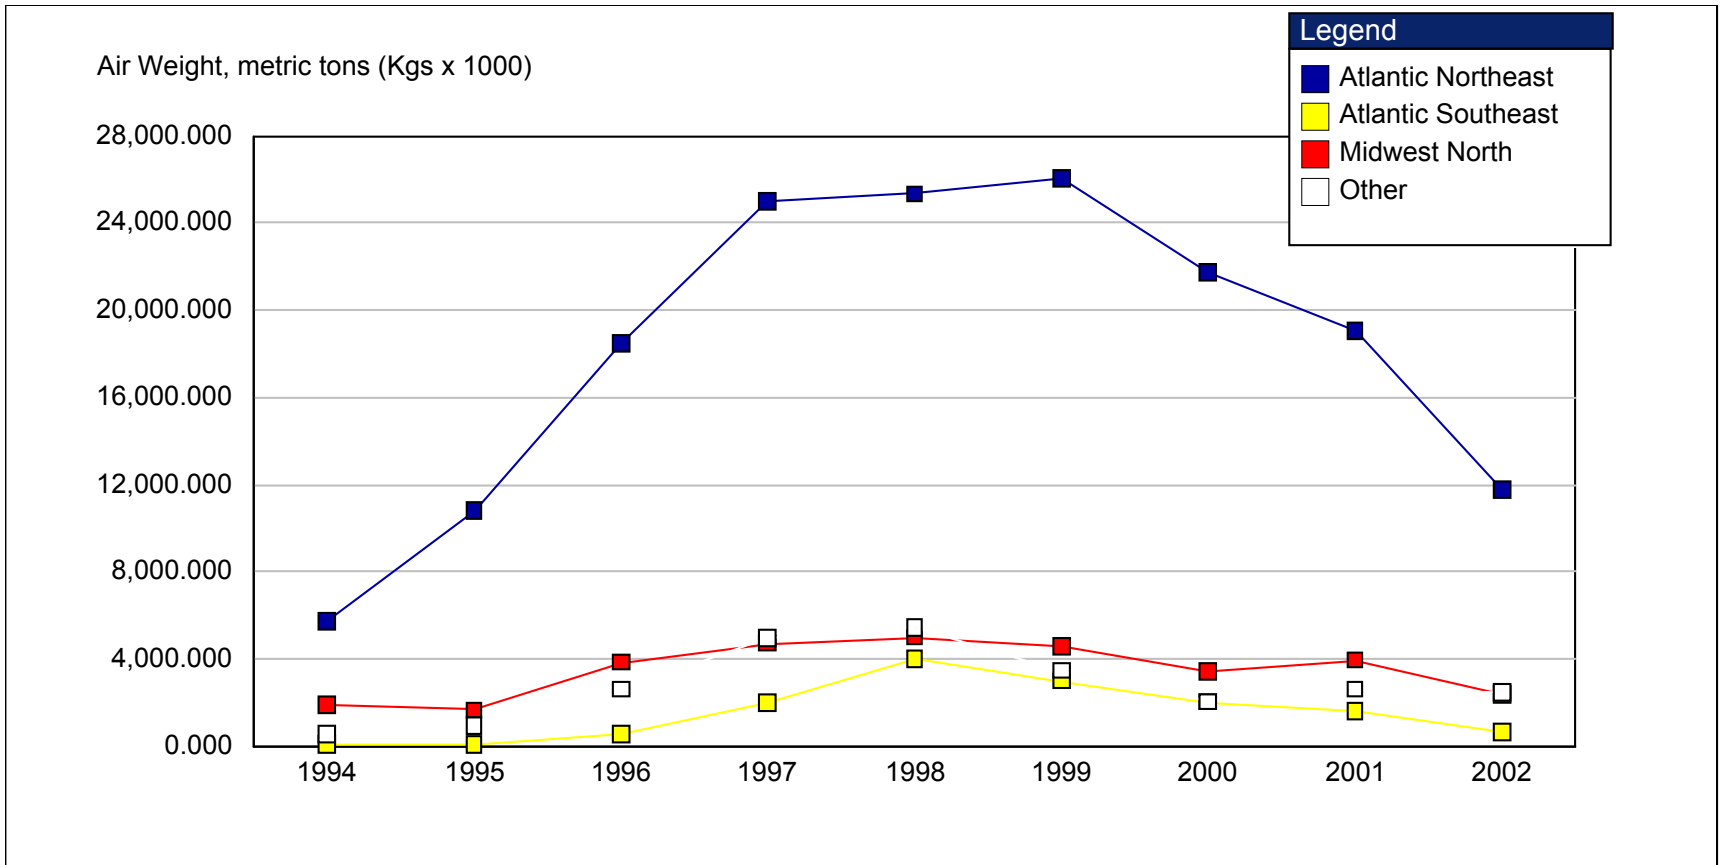

Asparagus on the rise, tomato imports down

US air imports in from 1994-2002 by other vegetable type per year

[All years] [All USA origin/destination regions] [All USA gateway regions] [Imports INTO the U.S.A.] [All partner countries] [All commodities] [- - Other Vegetables, Fresh]

Peru exports of Asparagus to US have grown strongly from 1998

South American asparagus imports per country per year from 1994 - 2002

[All years] [All USA origin/destination regions] [All USA gateway regions] [Imports INTO the U.S.A.] [South America] [All commodities] [- - - Asparagus, Fresh]

NYC air import of tomatoes has fallen by more than 50% in last 4 years

US air imports of tomatoes from The Netherlands per US region from 1994 - 2002

[All years] [All USA origin/destination regions] [All USA gateway regions] [Imports INTO the U.S.A.] [Netherlands] [All commodities] [- - - Tomato, Fresh]