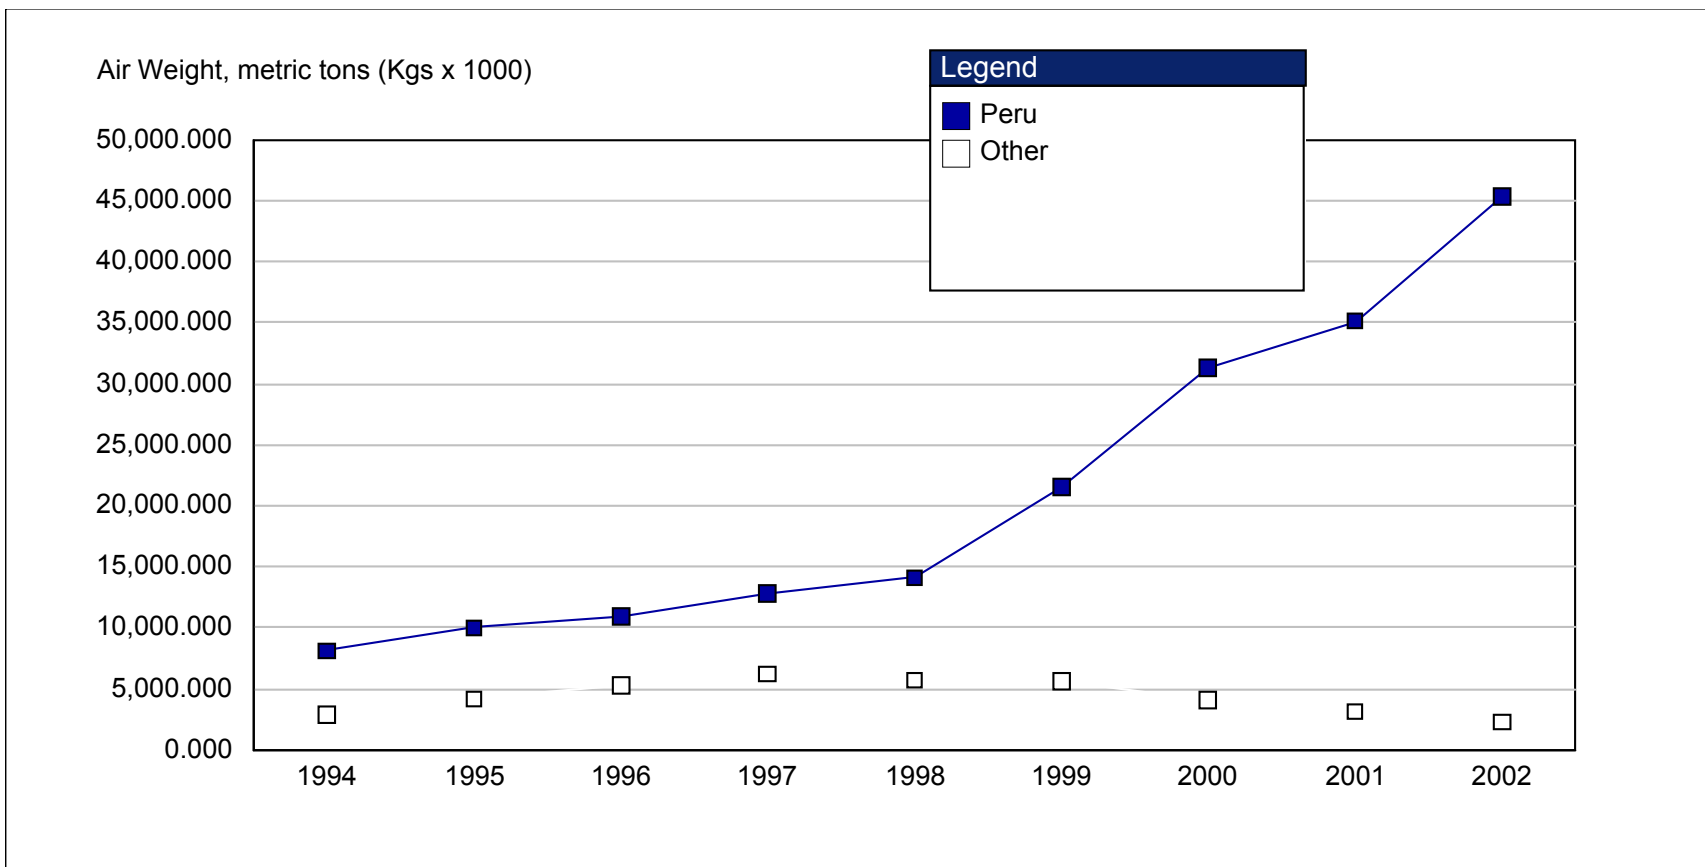

Asparagus on the rise, tomato imports down

US air imports in from 1994-2002 by other vegetable type per year

[All years] [All USA origin/destination regions] [All USA gateway regions] [Imports INTO the U.S.A.] [All partner countries] [All commodities] [- - Other Vegetables, Fresh]

Peru exports of Asparagus to US have grown strongly from 1998

South American asparagus imports per country per year from 1994 - 2002

[All years] [All USA origin/destination regions] [All USA gateway regions] [Imports INTO the U.S.A.] [South America] [All commodities] [- - - Asparagus, Fresh]

NYC air import of tomatoes has fallen by more than 50% in last 4 years

US air imports of tomatoes from The Netherlands per US region from 1994 - 2002

[All years] [All USA origin/destination regions] [All USA gateway regions] [Imports INTO the U.S.A.] [Netherlands] [All commodities] [- - - Tomato, Fresh]