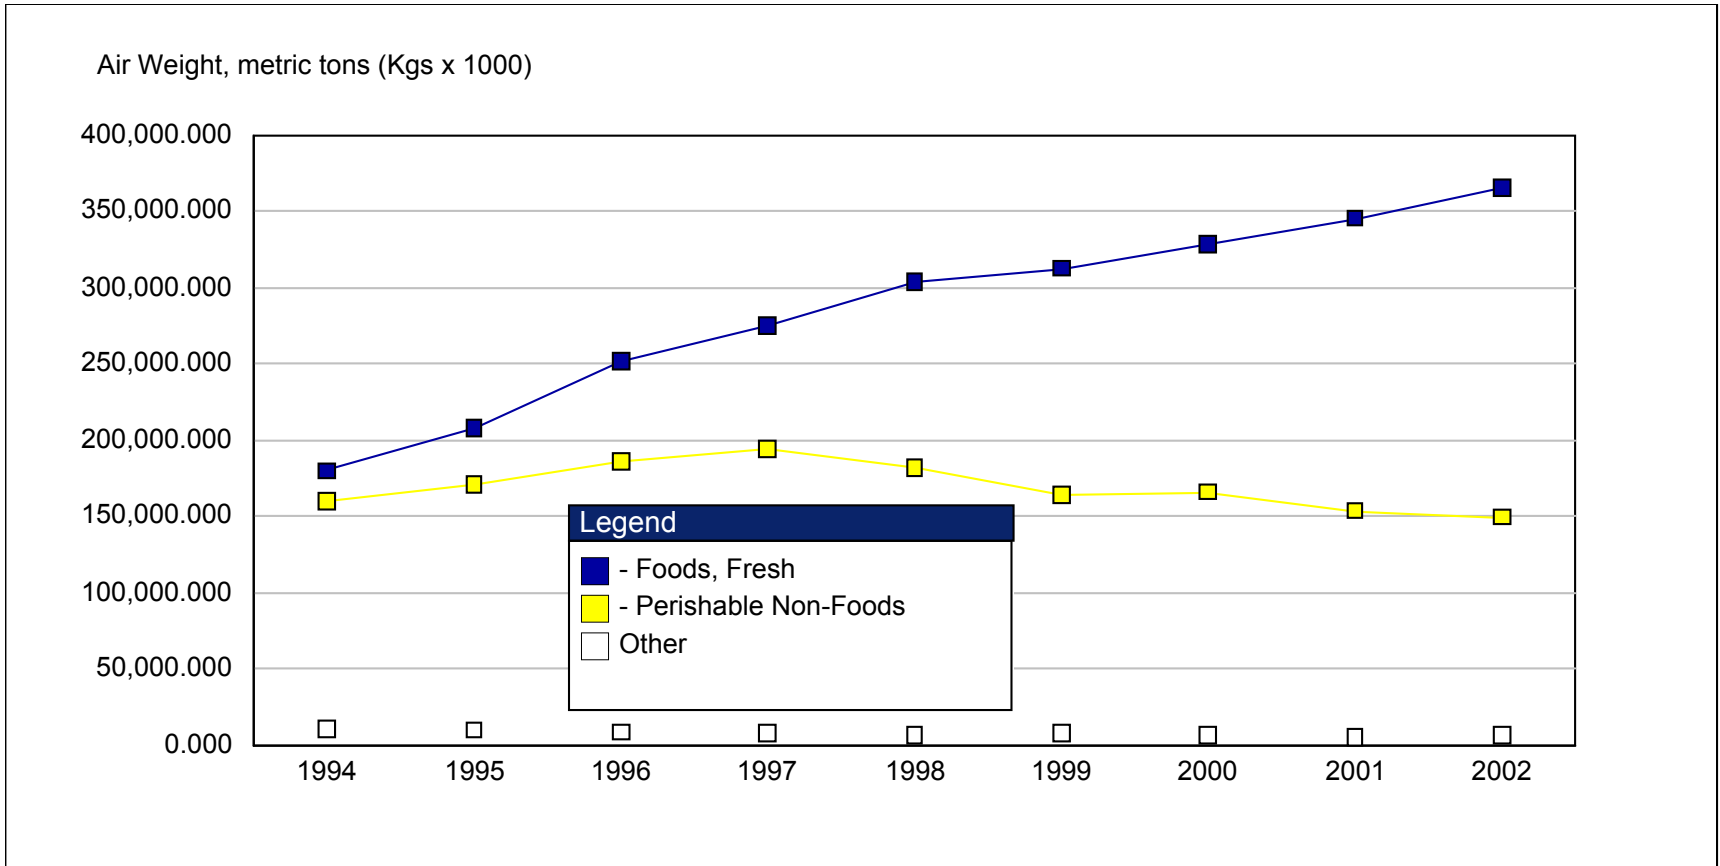

US air imports of perishable goods Annual profile

May 2003

Fresh food segment increase strongly to US

US air imports of temperature controlled goods per year from 1994 - 2002

[All years] [All USA origin/destination regions] [All USA gateway regions] [Imports INTO the U.S.A.] [All partner countries] [All commodities] [Temperature or Climate Control]

Strong growth of US air imports of salmon

US air imports in 2002 of fresh fish per year

[All years] [All USA origin/destination regions] [All USA gateway regions] [Imports INTO the U.S.A.] [All partner countries] [All commodities] [- - Fish, Fresh]

Peru exports of Asparagus to US have grown strongly from 1998

South American asparagus imports per country per year from 1994 - 2002

[All years] [All USA origin/destination regions] [All USA gateway regions] [Imports INTO the U.S.A.] [South America] [All commodities] [- - - Asparagus, Fresh]

NYC air import of tomatoes has fallen by more than 50% in last 4 years

US air imports of tomatoes from The Netherlands per US region from 1994 - 2002

[All years] [All USA origin/destination regions] [All USA gateway regions] [Imports INTO the U.S.A.] [Netherlands] [All commodities] [- - - Tomato, Fresh]