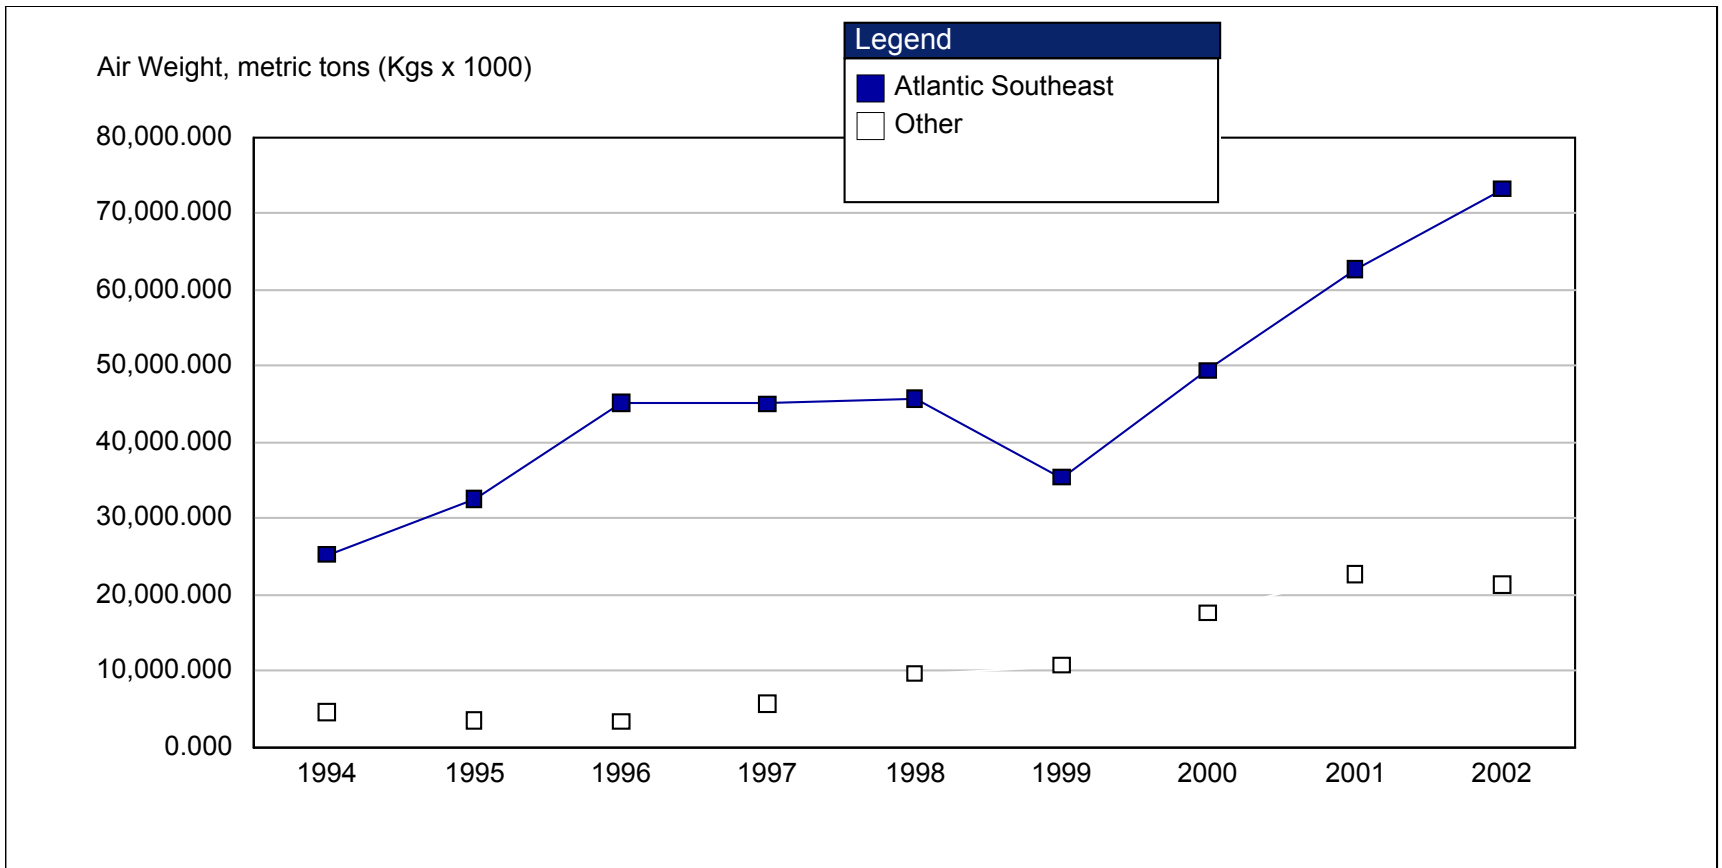

Chile fish export growth to Miami

US air imports in 2002 of fish from Chile per US region per year

[All years] [All USA origin/destination regions] [All USA gateway regions] [Imports INTO the U.S.A.] [Chile] [All commodities] [- - Fish, Fresh]