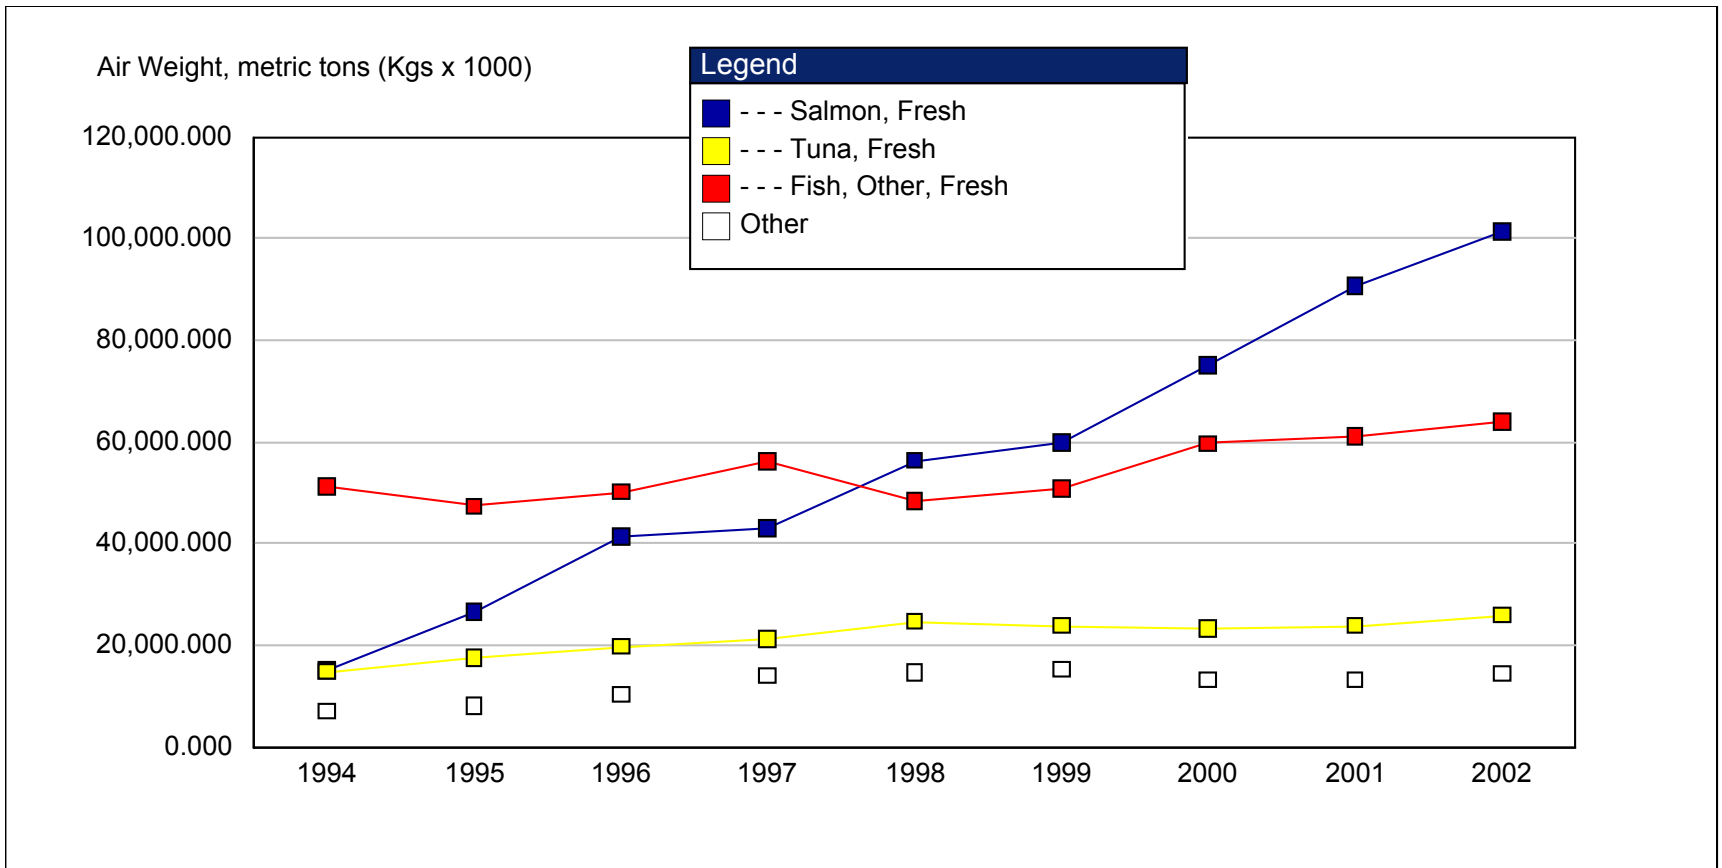

US air imports of perishable goods Annual profile

May 2003

Fresh food segment increase strongly to US

US air imports of temperature controlled goods per year from 1994 - 2002

[All years] [All USA origin/destination regions] [All USA gateway regions] [Imports INTO the U.S.A.] [All partner countries] [All commodities] [Temperature or Climate Control]

Strong growth of US air imports of salmon

US air imports in 2002 of fresh fish per year

[All years] [All USA origin/destination regions] [All USA gateway regions] [Imports INTO the U.S.A.] [All partner countries] [All commodities] [- - Fish, Fresh]

Peru exports of Asparagus to US have grown strongly from 1998

South American asparagus imports per country per year from 1994 - 2002

[All years] [All USA origin/destination regions] [All USA gateway regions] [Imports INTO the U.S.A.] [South America] [All commodities] [- - - Asparagus, Fresh]

NYC air import of tomatoes has fallen by more than 50% in last 4 years

US air imports of tomatoes from The Netherlands per US region from 1994 - 2002

[All years] [All USA origin/destination regions] [All USA gateway regions] [Imports INTO the U.S.A.] [Netherlands] [All commodities] [- - - Tomato, Fresh]